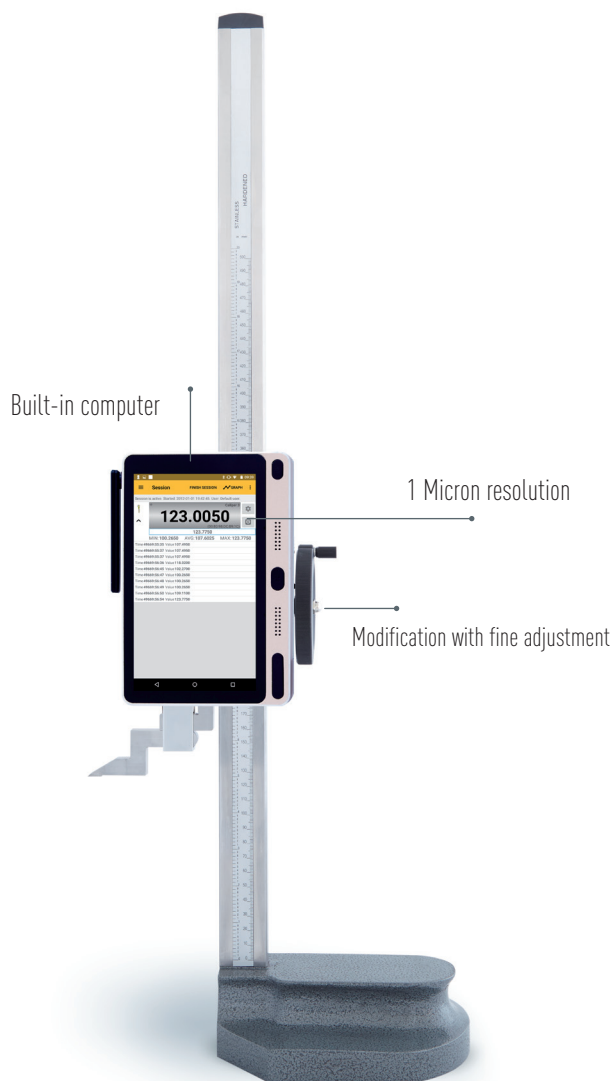

## TABLET HEIGHT GAUGE

- Resolution 1  $\mu\text{m}$
- Mathematical error compensation
- Aluminium case
- Voice information about measuring results, FORMULA mode, RADIUS mode, GRAPH results
- Main functions like Min/Max, TOL, Go/NoGo, etc.
- Built-in Wireless data output module for data transfer to Windows PC or Android devices
- MDS software for Windows PC or Android device for FREE
- 100% metrological control
- ISO 17025 certificate for requirement

**WIRELESS**  
data output module

**METROLOGICAL CONTROL**  
**MICROTECH**

Item No	Range	Resolution	Accuracy	Touch screen	Data output	Fine adjustment
1443050291	0-500	0,001	$\pm 0,030$	5" Colour	Wireless	+
1443100281	0-1000	0,001	$\pm 0,050$	5" Colour	Wireless	-
1443150281	0-1500	0,001	$\pm 0,060$	5" Colour	Wireless	-
1443200281	0-2000	0,001	$\pm 0,070$	5" Colour	Wireless	-