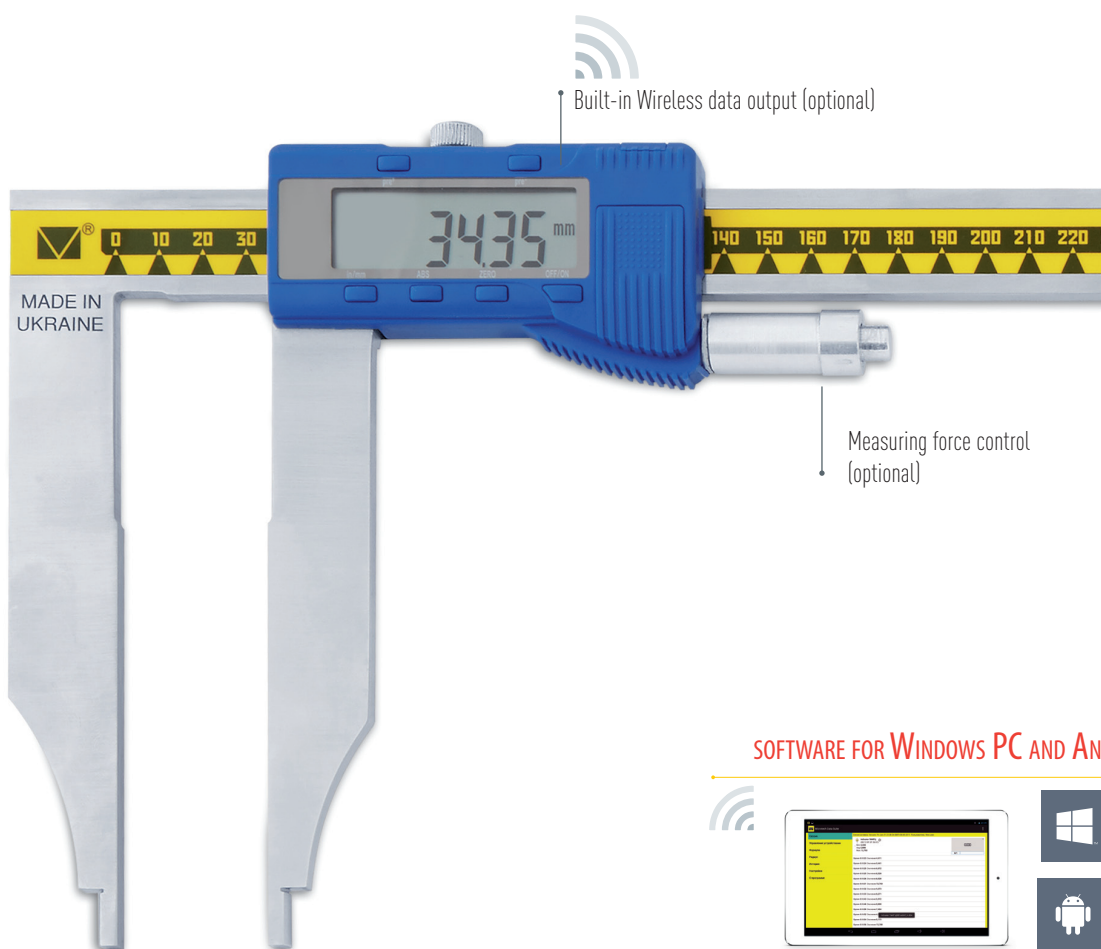

PRECISION LONG JAW FORCE CALIPER

- Optimal measuring force 15-35N (Pat. UA104879)
- High accuracy (better then DIN)
- Hand finished jaws
- Modification with Built-in Wireless data output module for data transfer to Windows PC or Android devices
- MDS Lite software for Windows PC or Android device for FREE
- Non-standart jaws for customers requirement
- 100% metrological control
- ISO 17025 certificate for requirement

DESCRIPTION

SOFTWARE FOR WINDOWS PC AND ANDROID FOR FREE

Windows

ANDROID

CUSTOMIZED JAWS FOR REQUIREMENT